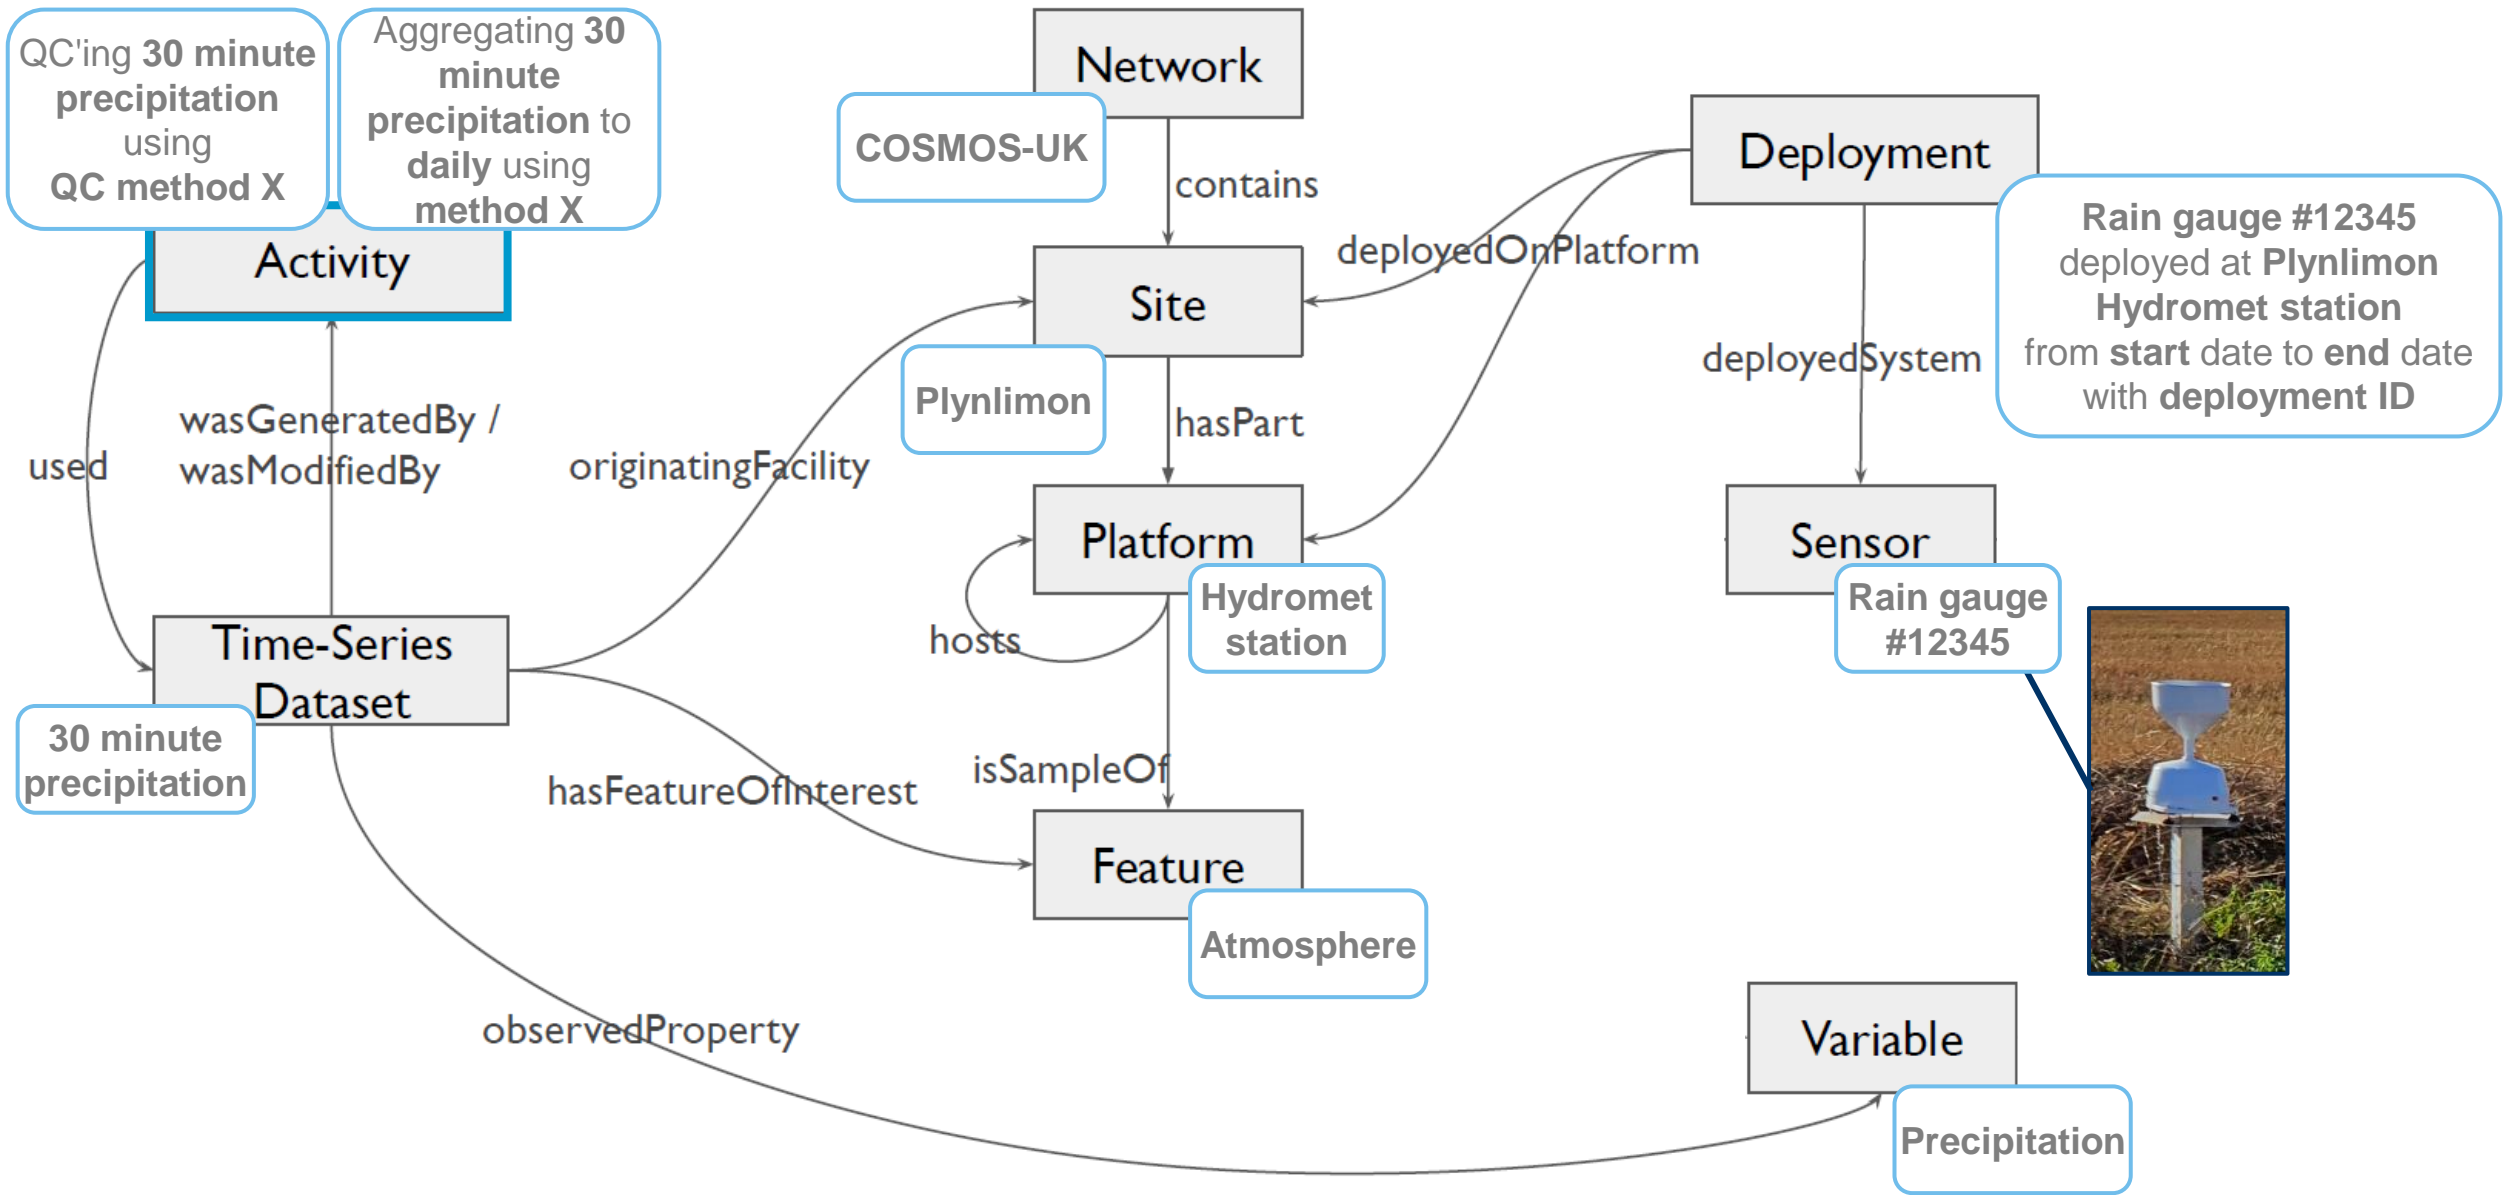

Floods and Droughts Research Infrastructure (FDRI):

Sensor metadata introduction

Hollie Cooper, FDRI Lead Data Manager

Feb 2025

Metadata Management System

Thank you

Please sign up for more info

fdri@ceh.ac.uk