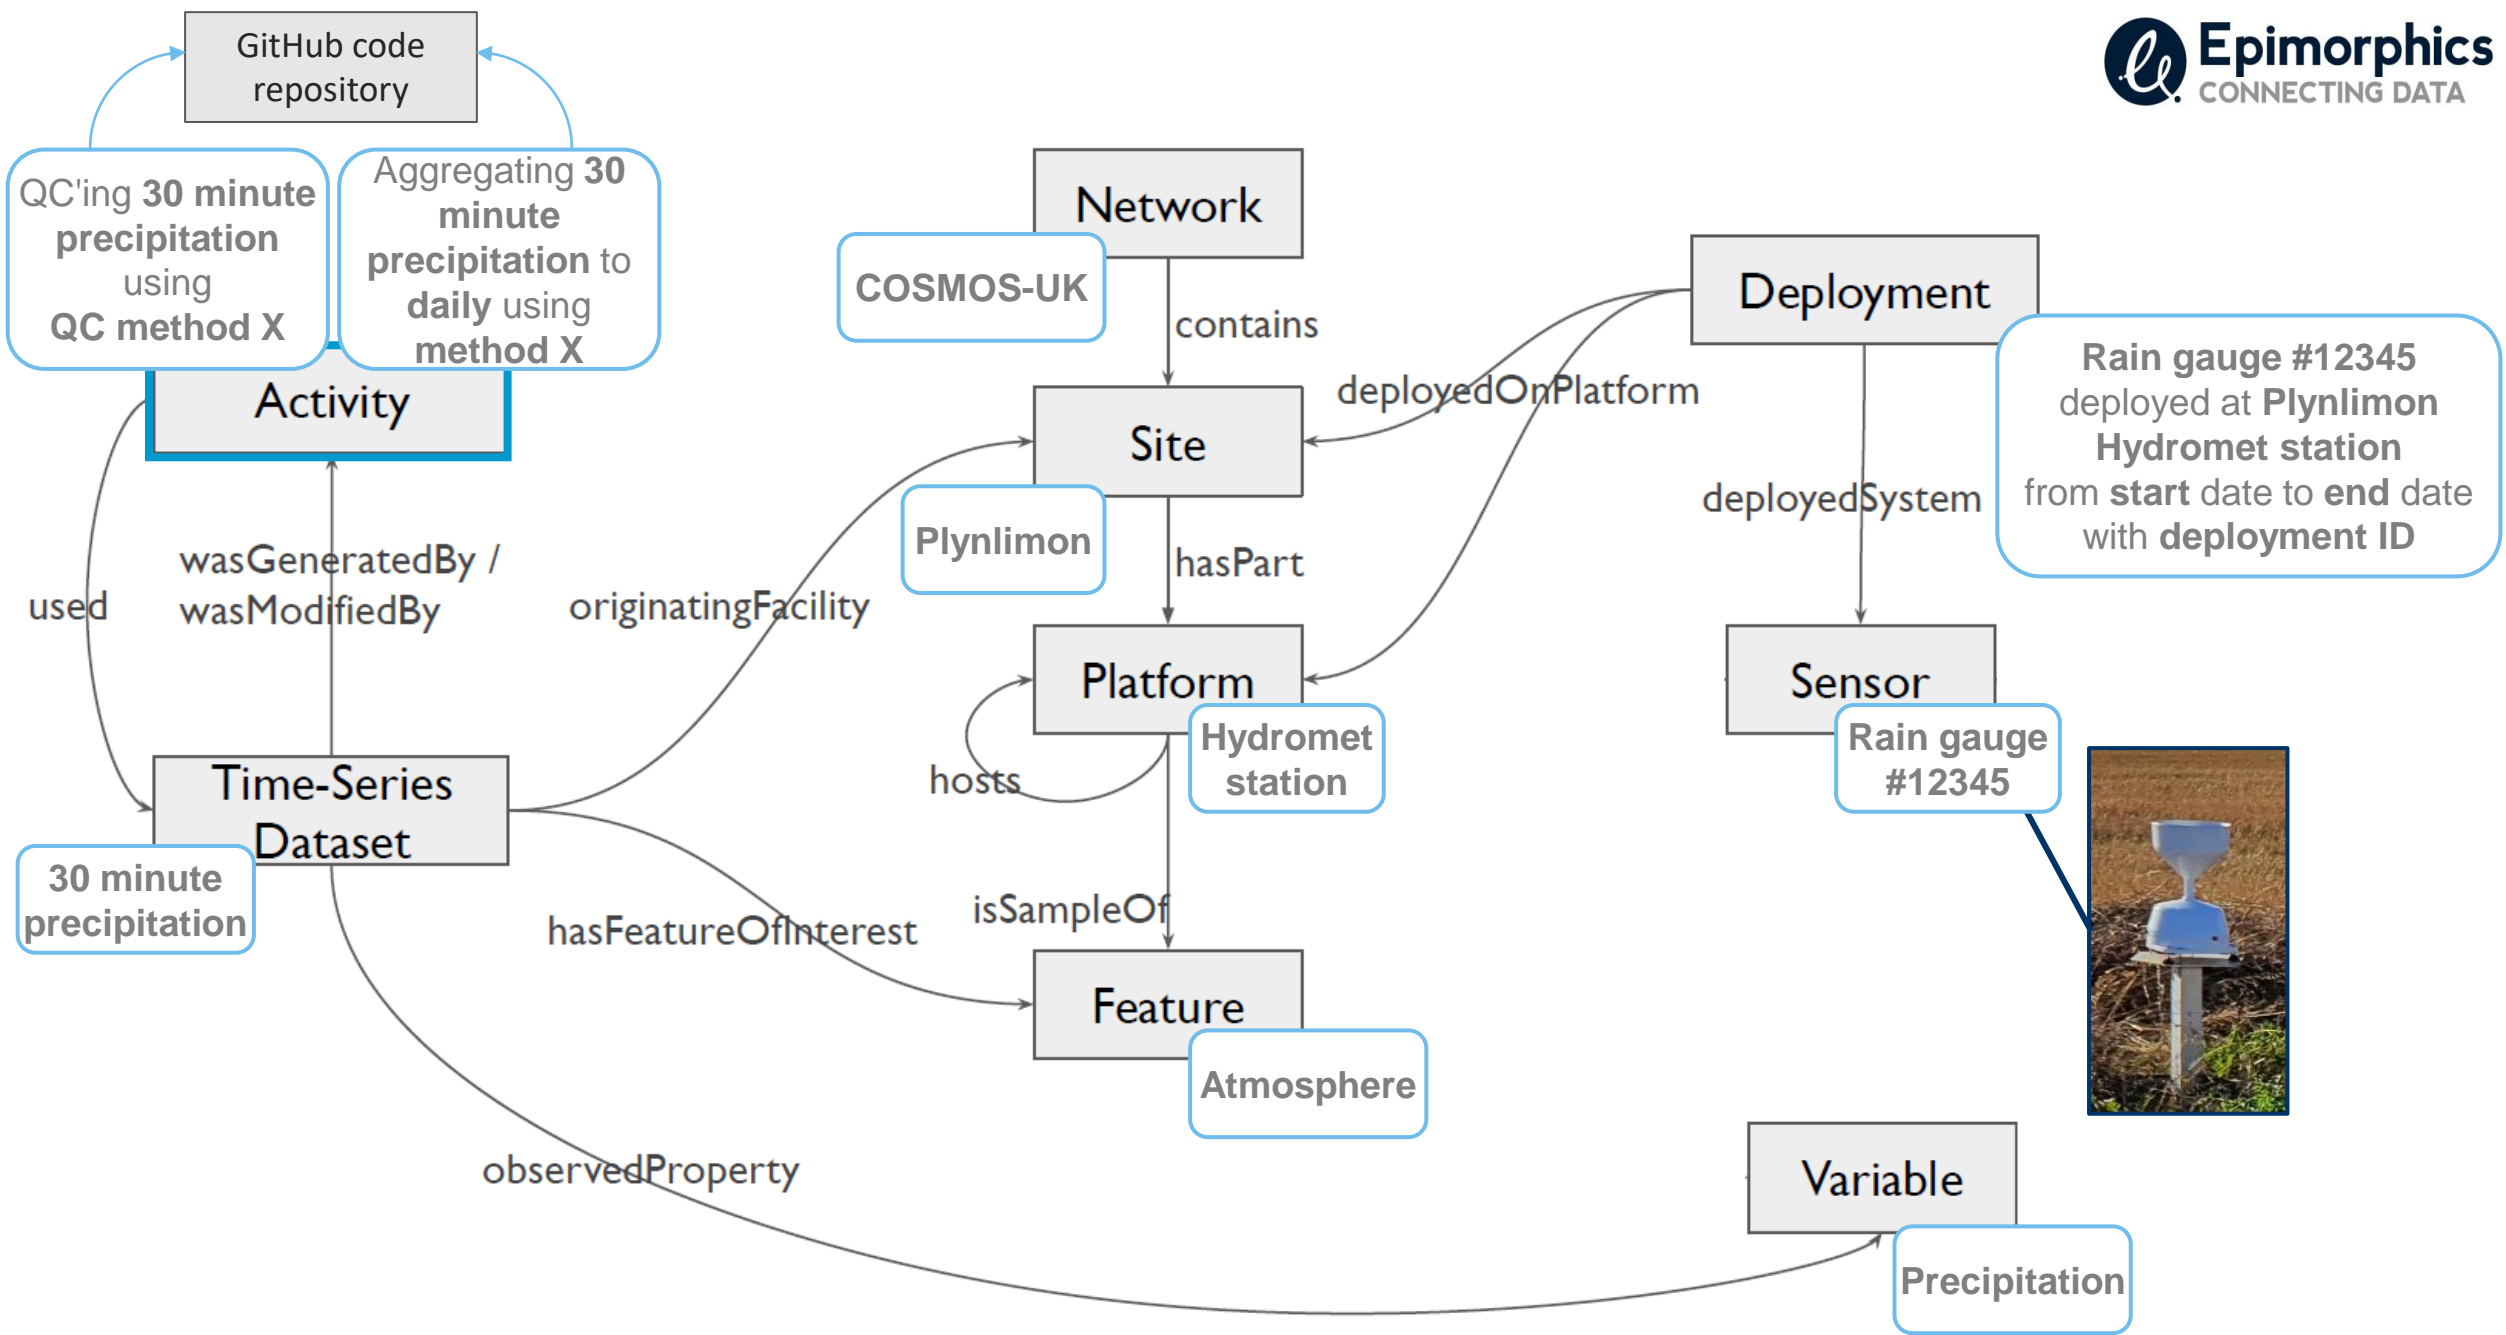

Floods and Droughts Research Infrastructure (FDRI):

Sensor metadata introduction

Hollie Cooper, FDRI Lead Data Manager

Feb 2025

Metadata Management System

Thank you

Please sign up for more info

fdri@ceh.ac.uk