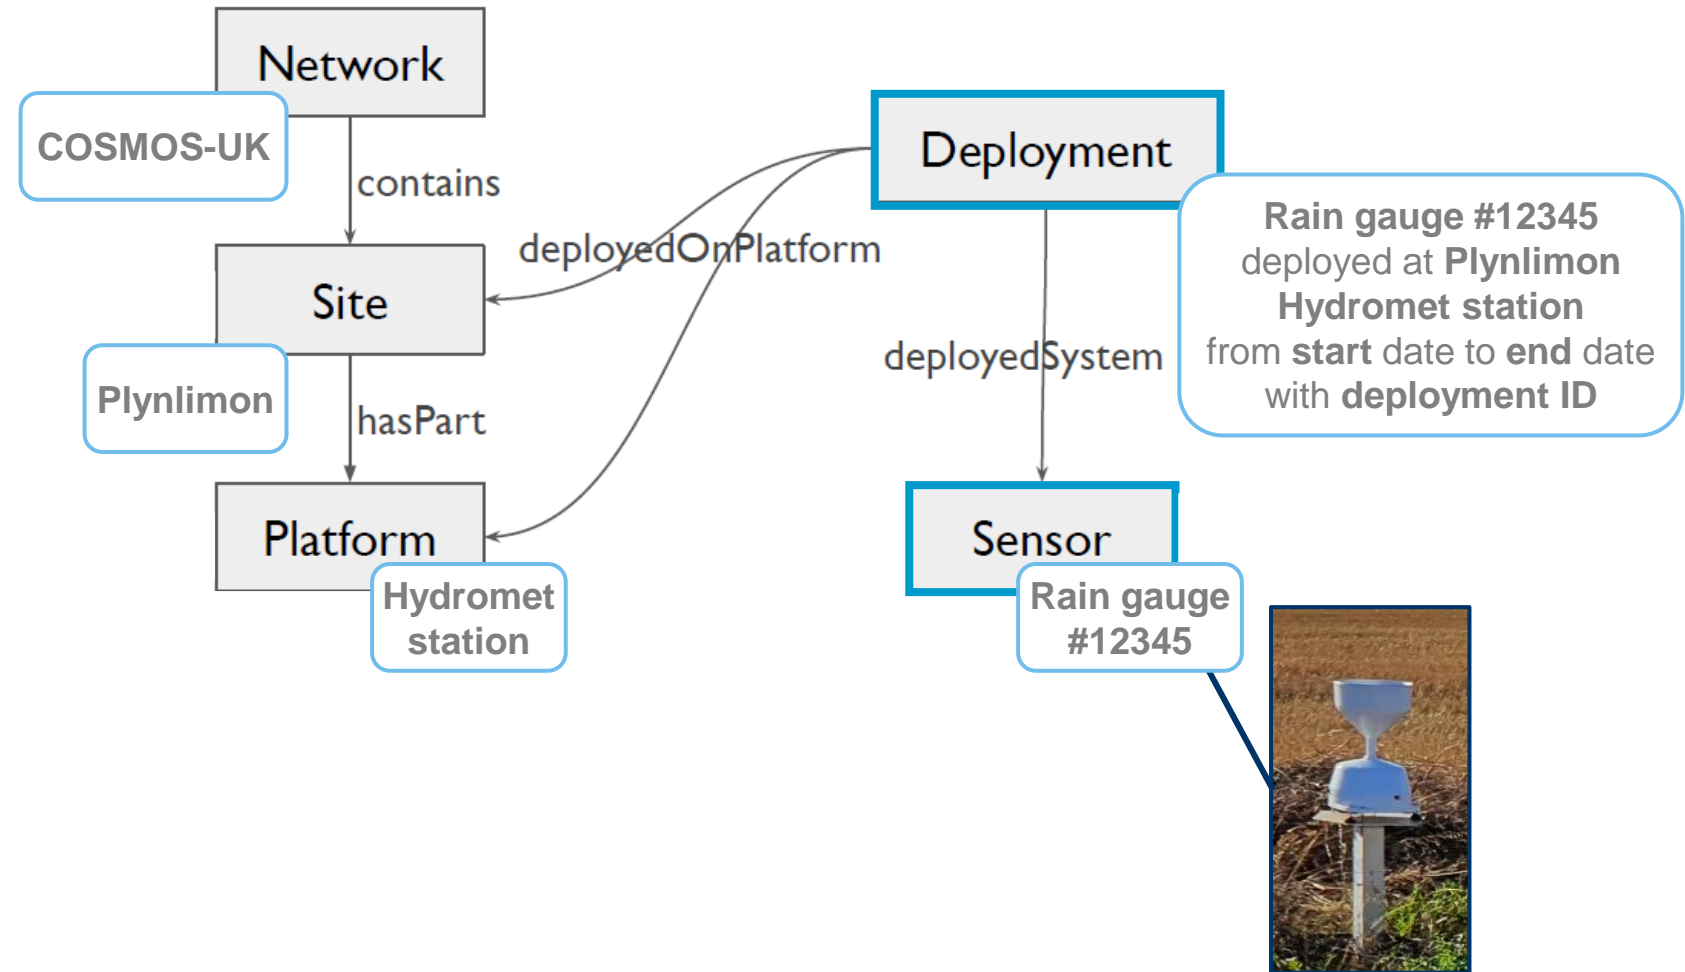

Floods and Droughts Research Infrastructure (FDRI):

Sensor metadata introduction

Hollie Cooper, FDRI Lead Data Manager

Feb 2025

Metadata Management System

Thank you

Please sign up for more info

fdri@ceh.ac.uk