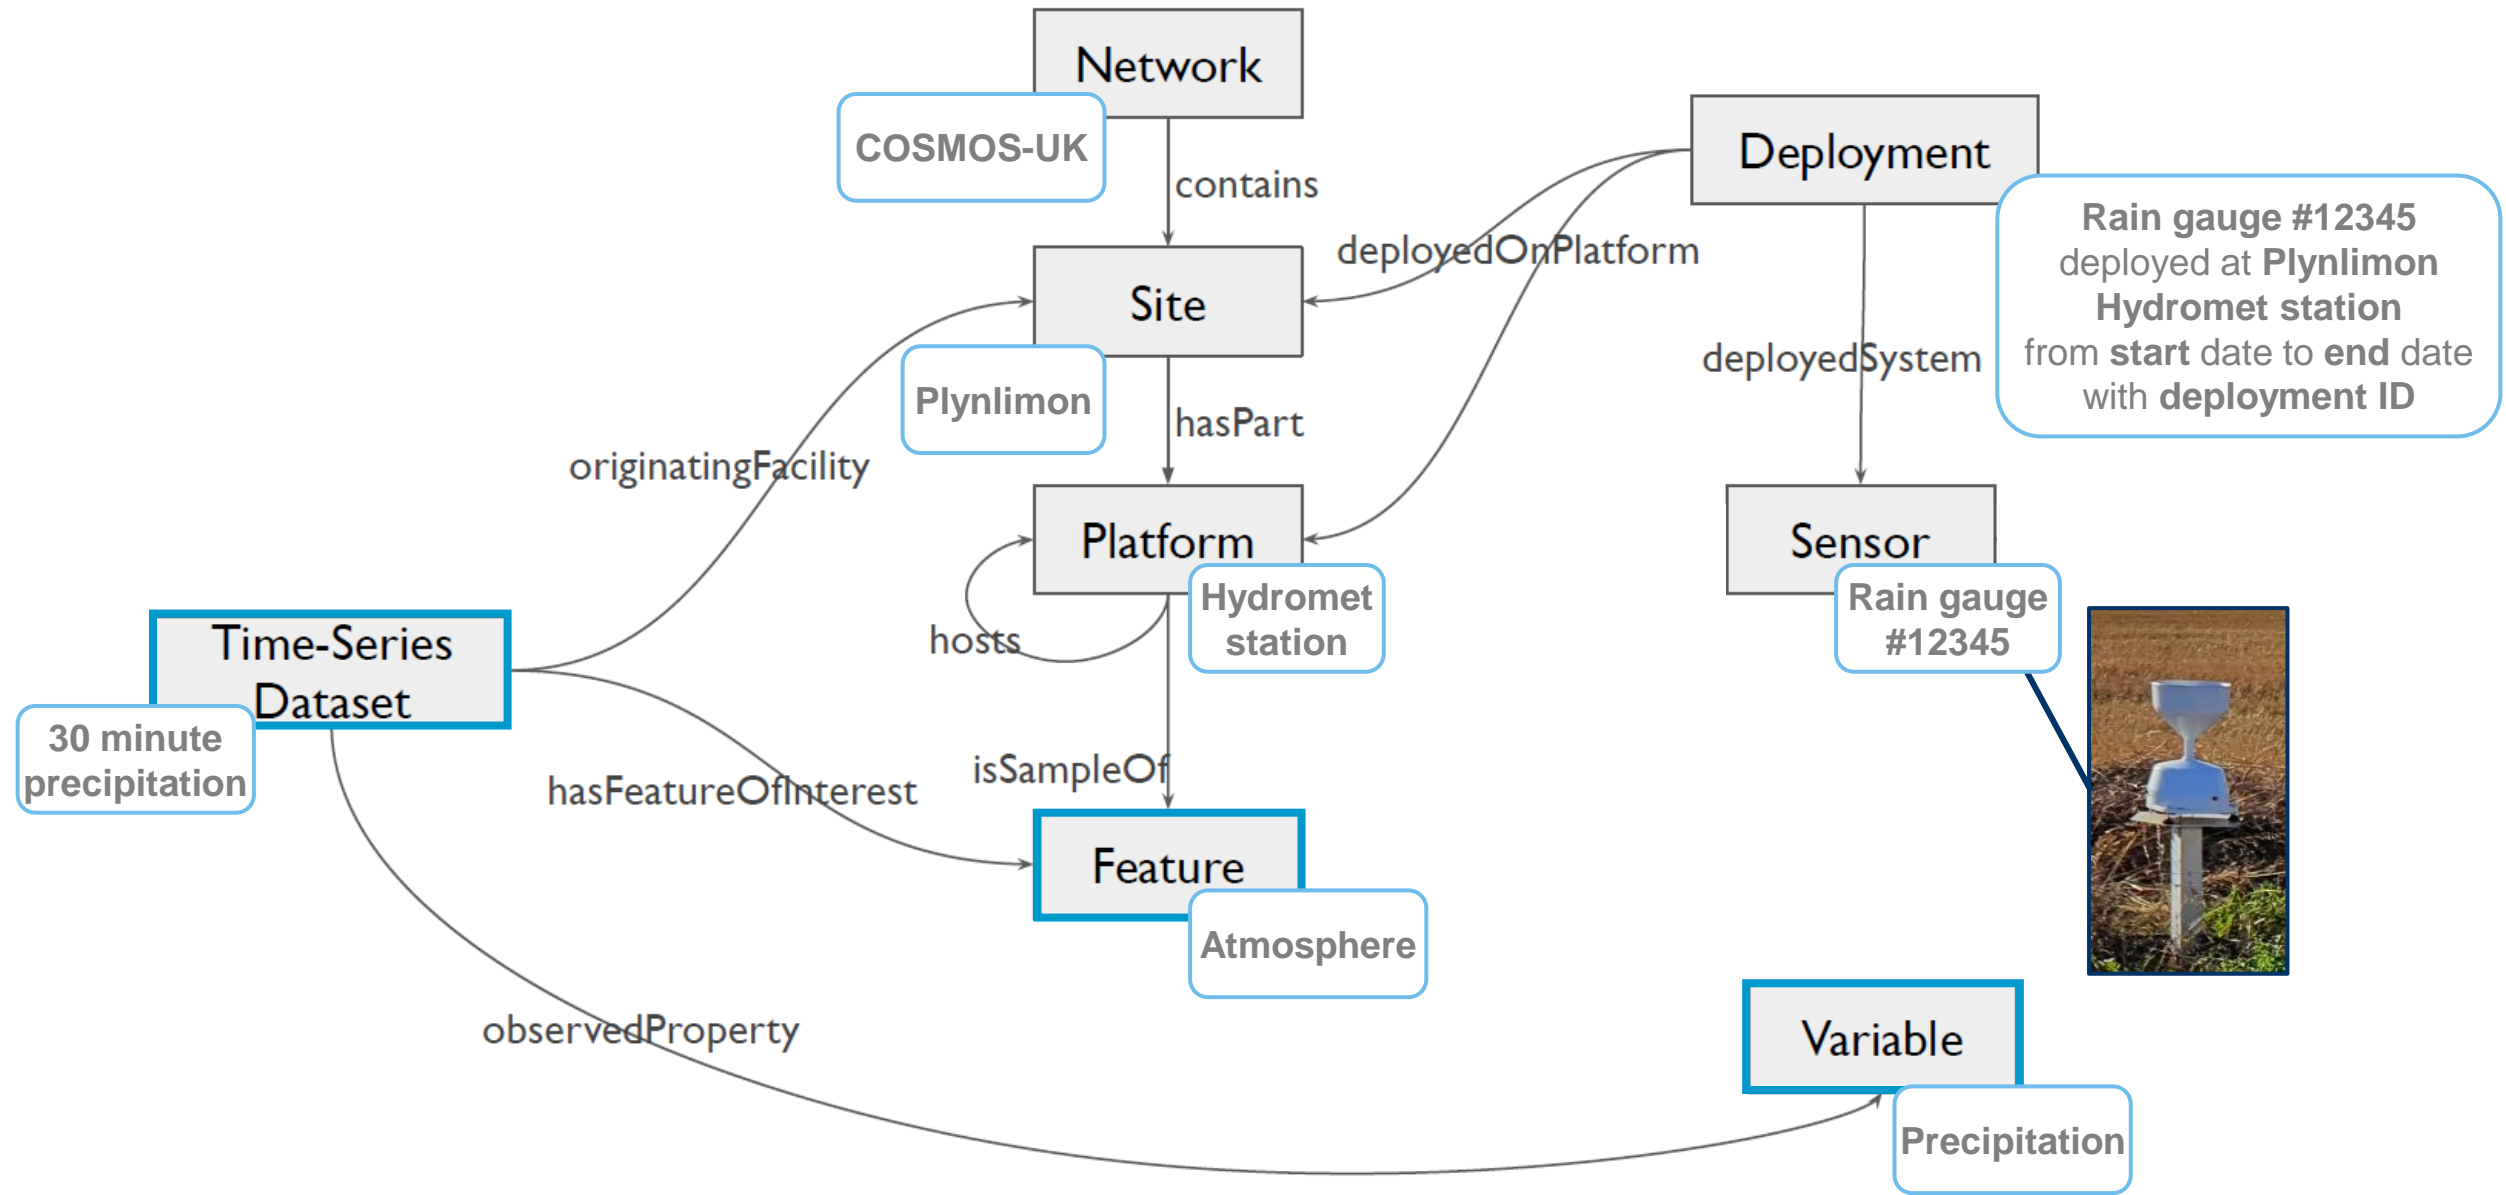

Floods and Droughts Research Infrastructure (FDRI):

Sensor metadata introduction

Hollie Cooper, FDRI Lead Data Manager

Feb 2025

Metadata Management System

Thank you

Please sign up for more info

fdri@ceh.ac.uk