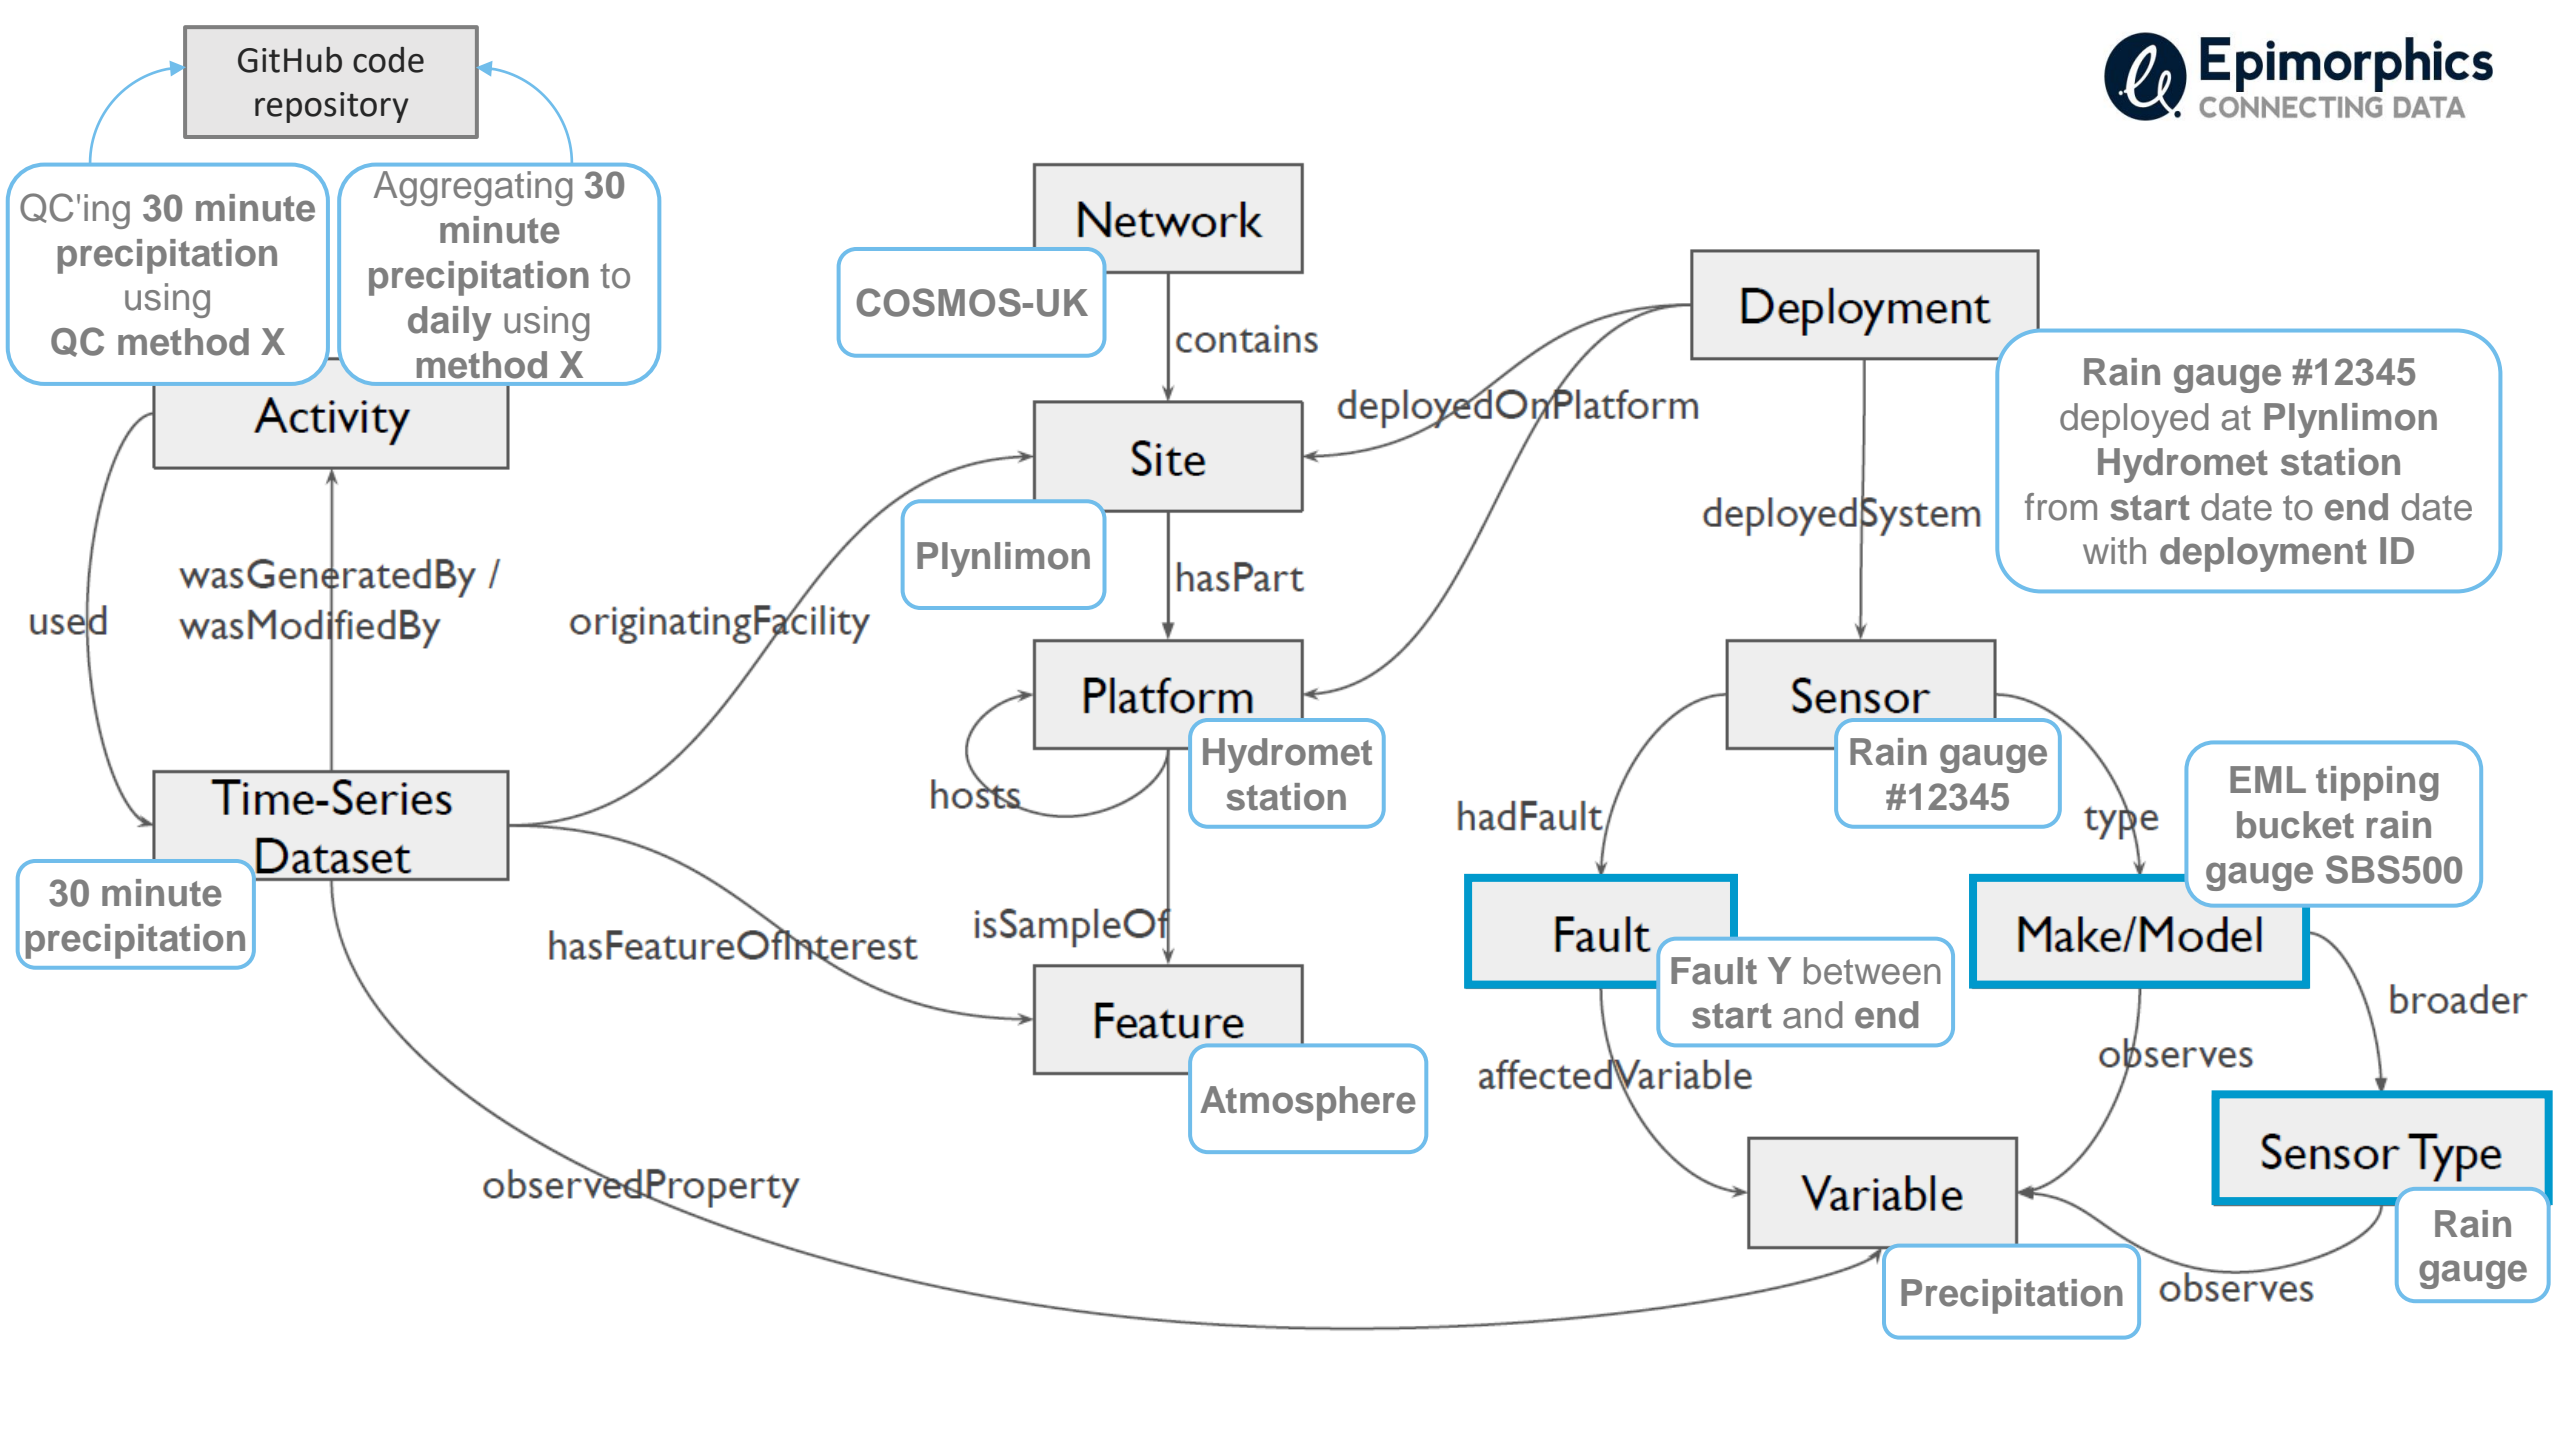

Floods and Droughts Research Infrastructure (FDRI):

Sensor metadata introduction

Hollie Cooper, FDRI Lead Data Manager

Feb 2025

Metadata Management System

Thank you

Please sign up for more info

fdri@ceh.ac.uk