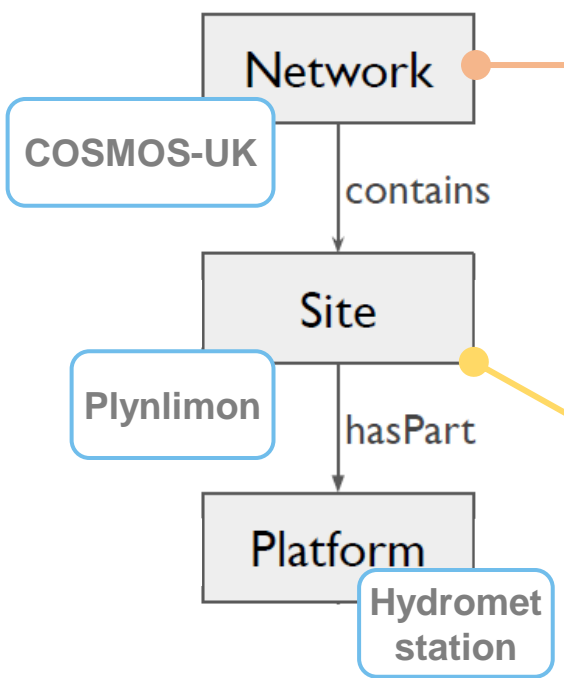

Floods and Droughts Research Infrastructure (FDRI):

Sensor metadata introduction

Hollie Cooper, FDRI Lead Data Manager

Feb 2025

Metadata Management System

Thank you

Please sign up for more info

fdri@ceh.ac.uk